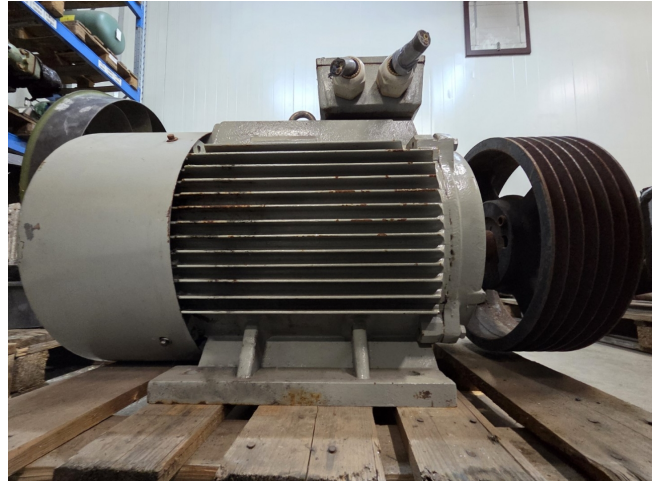

EMI 225

Specifications

Marque	EMI
Type	225
kW	55
RPM	1475
Size & Weight	850x450x570 mm (LxWxH) & 295 kg
50 Hz / 60 Hz	50/60
Stock	1

Description

Used EMI 225

Used EMI 225 electro motor with the following specifications: 50/60 Hz - 55/66 kW - 1475/1770 RPM. Dimensions: 850x450x570 mm (LxWxH) & 295 kg.